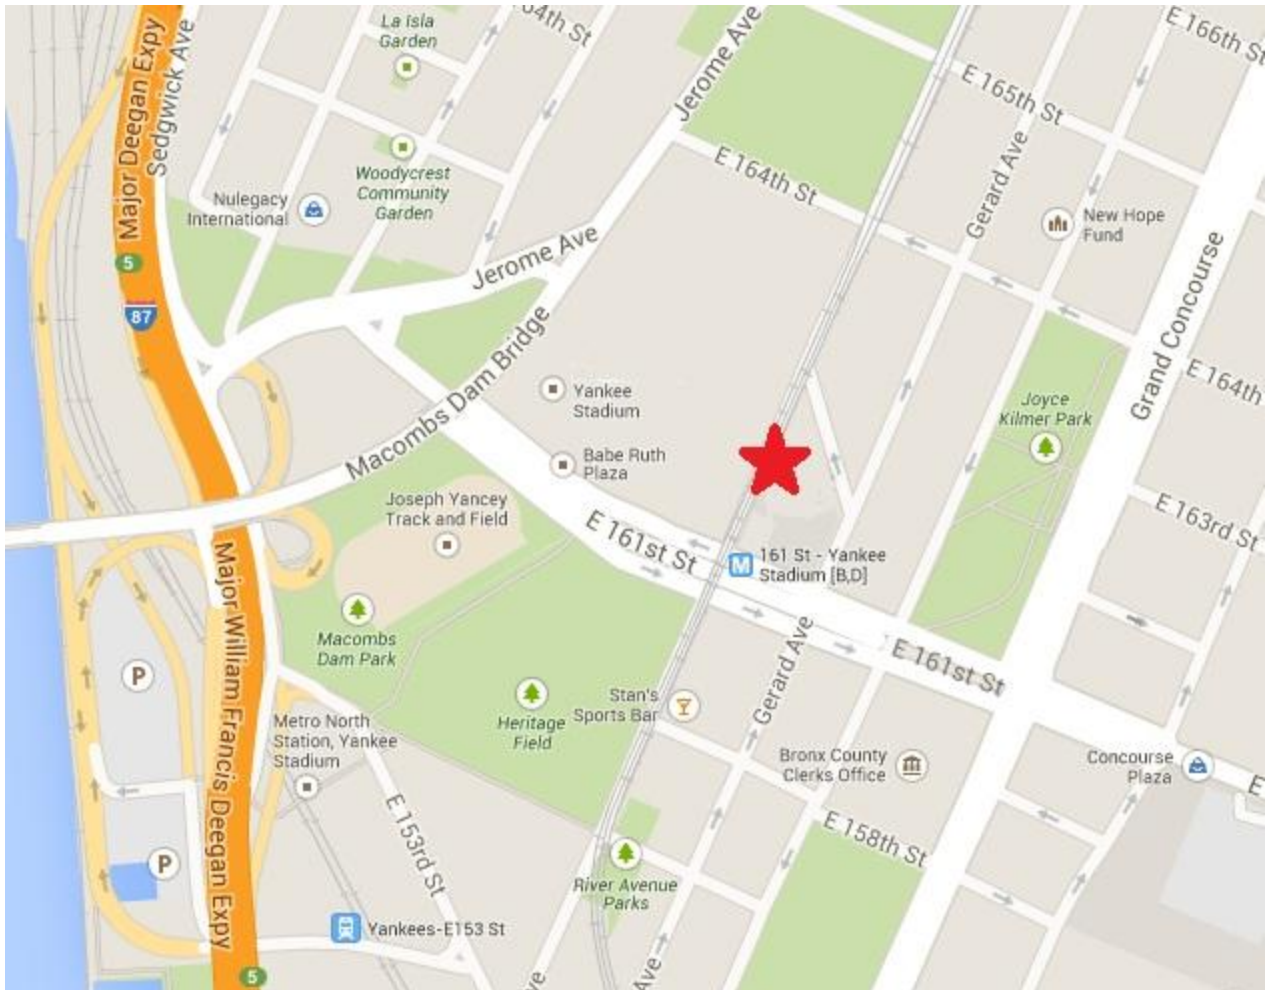

*We are pleased to offer a prime location for lease*

- Space: 150 x 100 SF
- Rent: Upon request
- Year Built: 1950

Stevie Haber  
(917) 687-6662  
Stevie@haberrealty.com

*We are pleased to offer a prime location for lease*